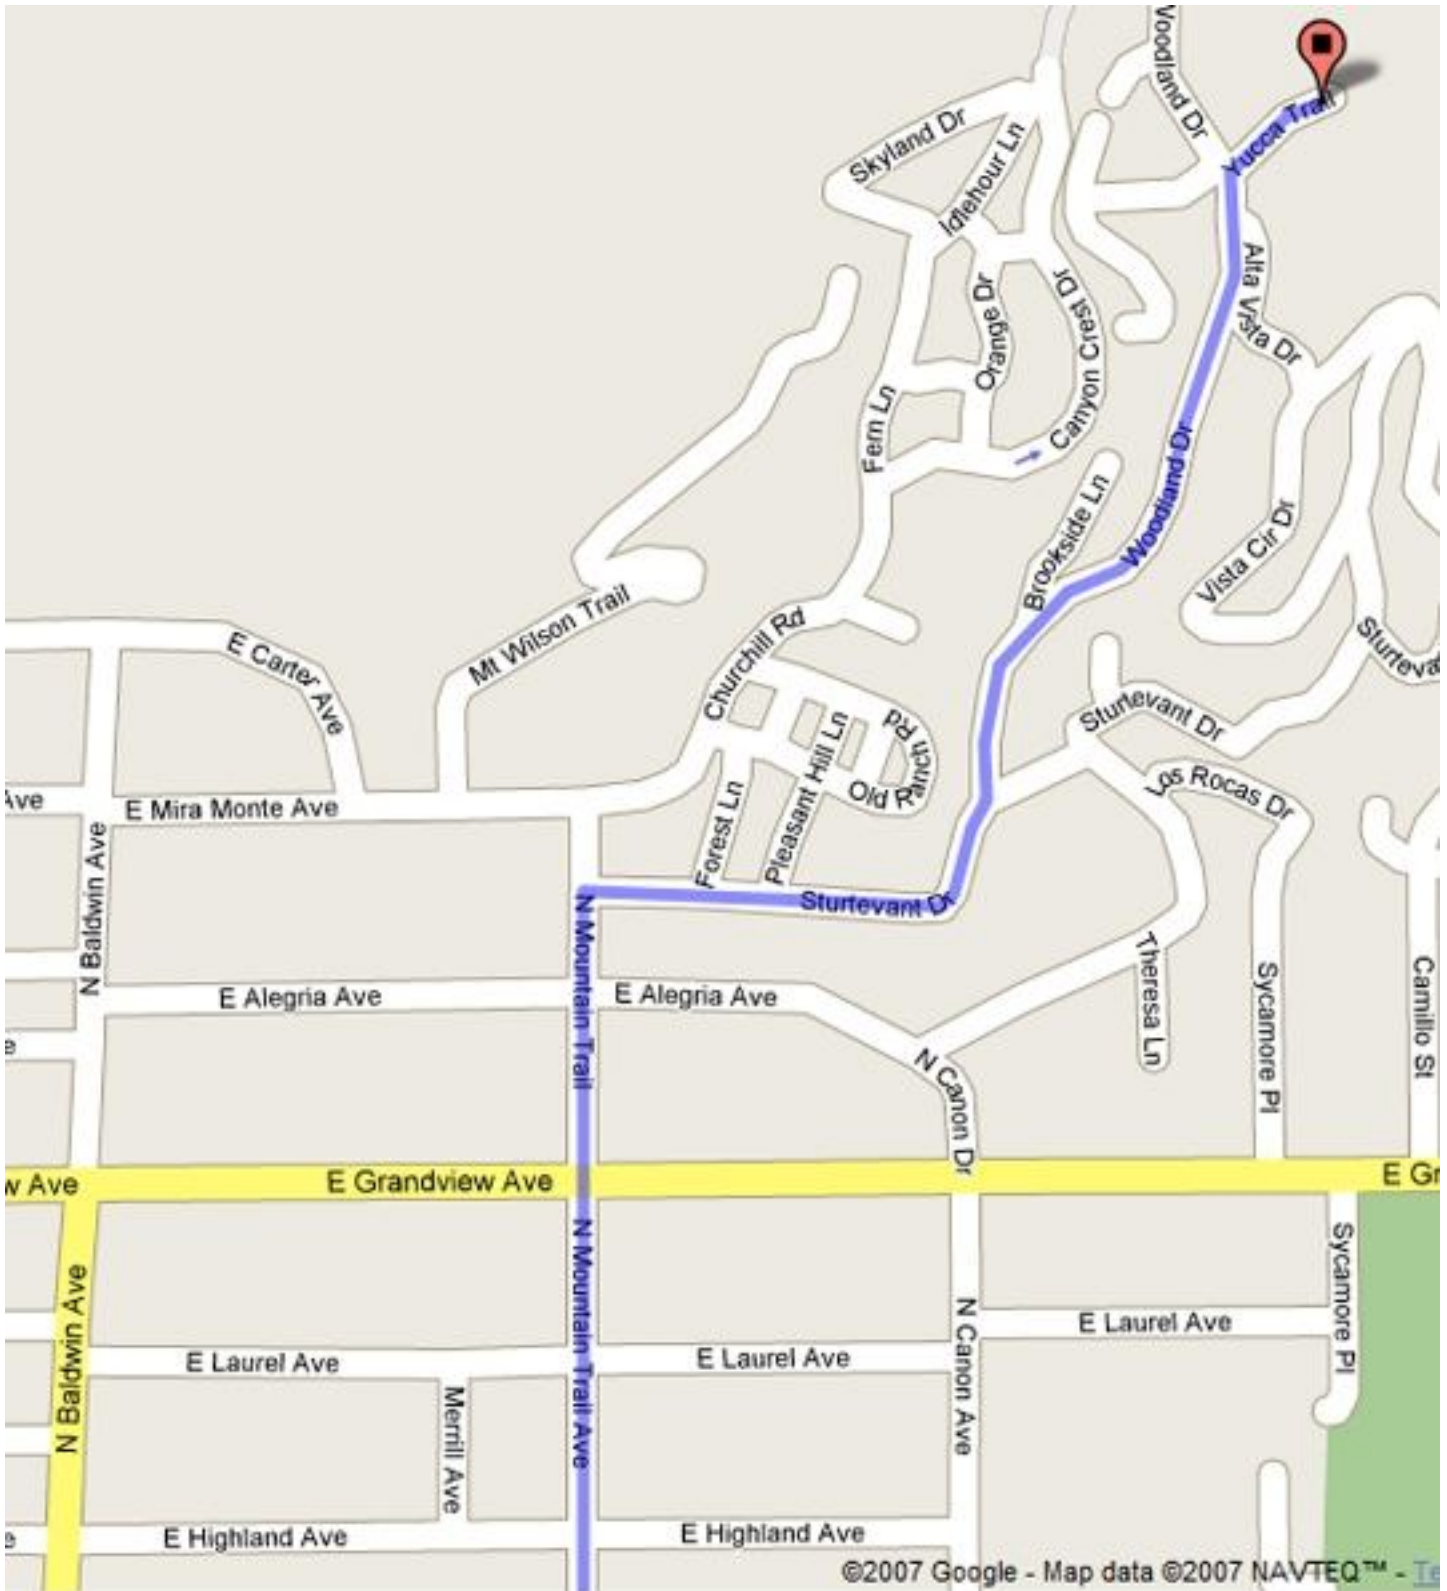

Map and Directions to Nature Friends, Sierra Madre CA

- Take the [210 Freeway](#) East to the [Baldwin Avenue](#) Exit. Turn left at the ramp light. Baldwin jogs to the left
- At [Foothill Blvd](#) turn left
- At [Baldwin Avenue](#) (light) turn right and continue North and uphill
- At [Sierra Madre Blvd](#) turn right
- At [Mountain Trail](#) stop sign turn left. Again you are headed North and uphill
- At [Sturtevant](#) turn right
- At [Woodland Drive](#) turn left. You are again headed North and uphill
- Turn right on [Yucca Trail](#)

There is a small parking lot on Woodland Drive just past Yucca Trail on the left.